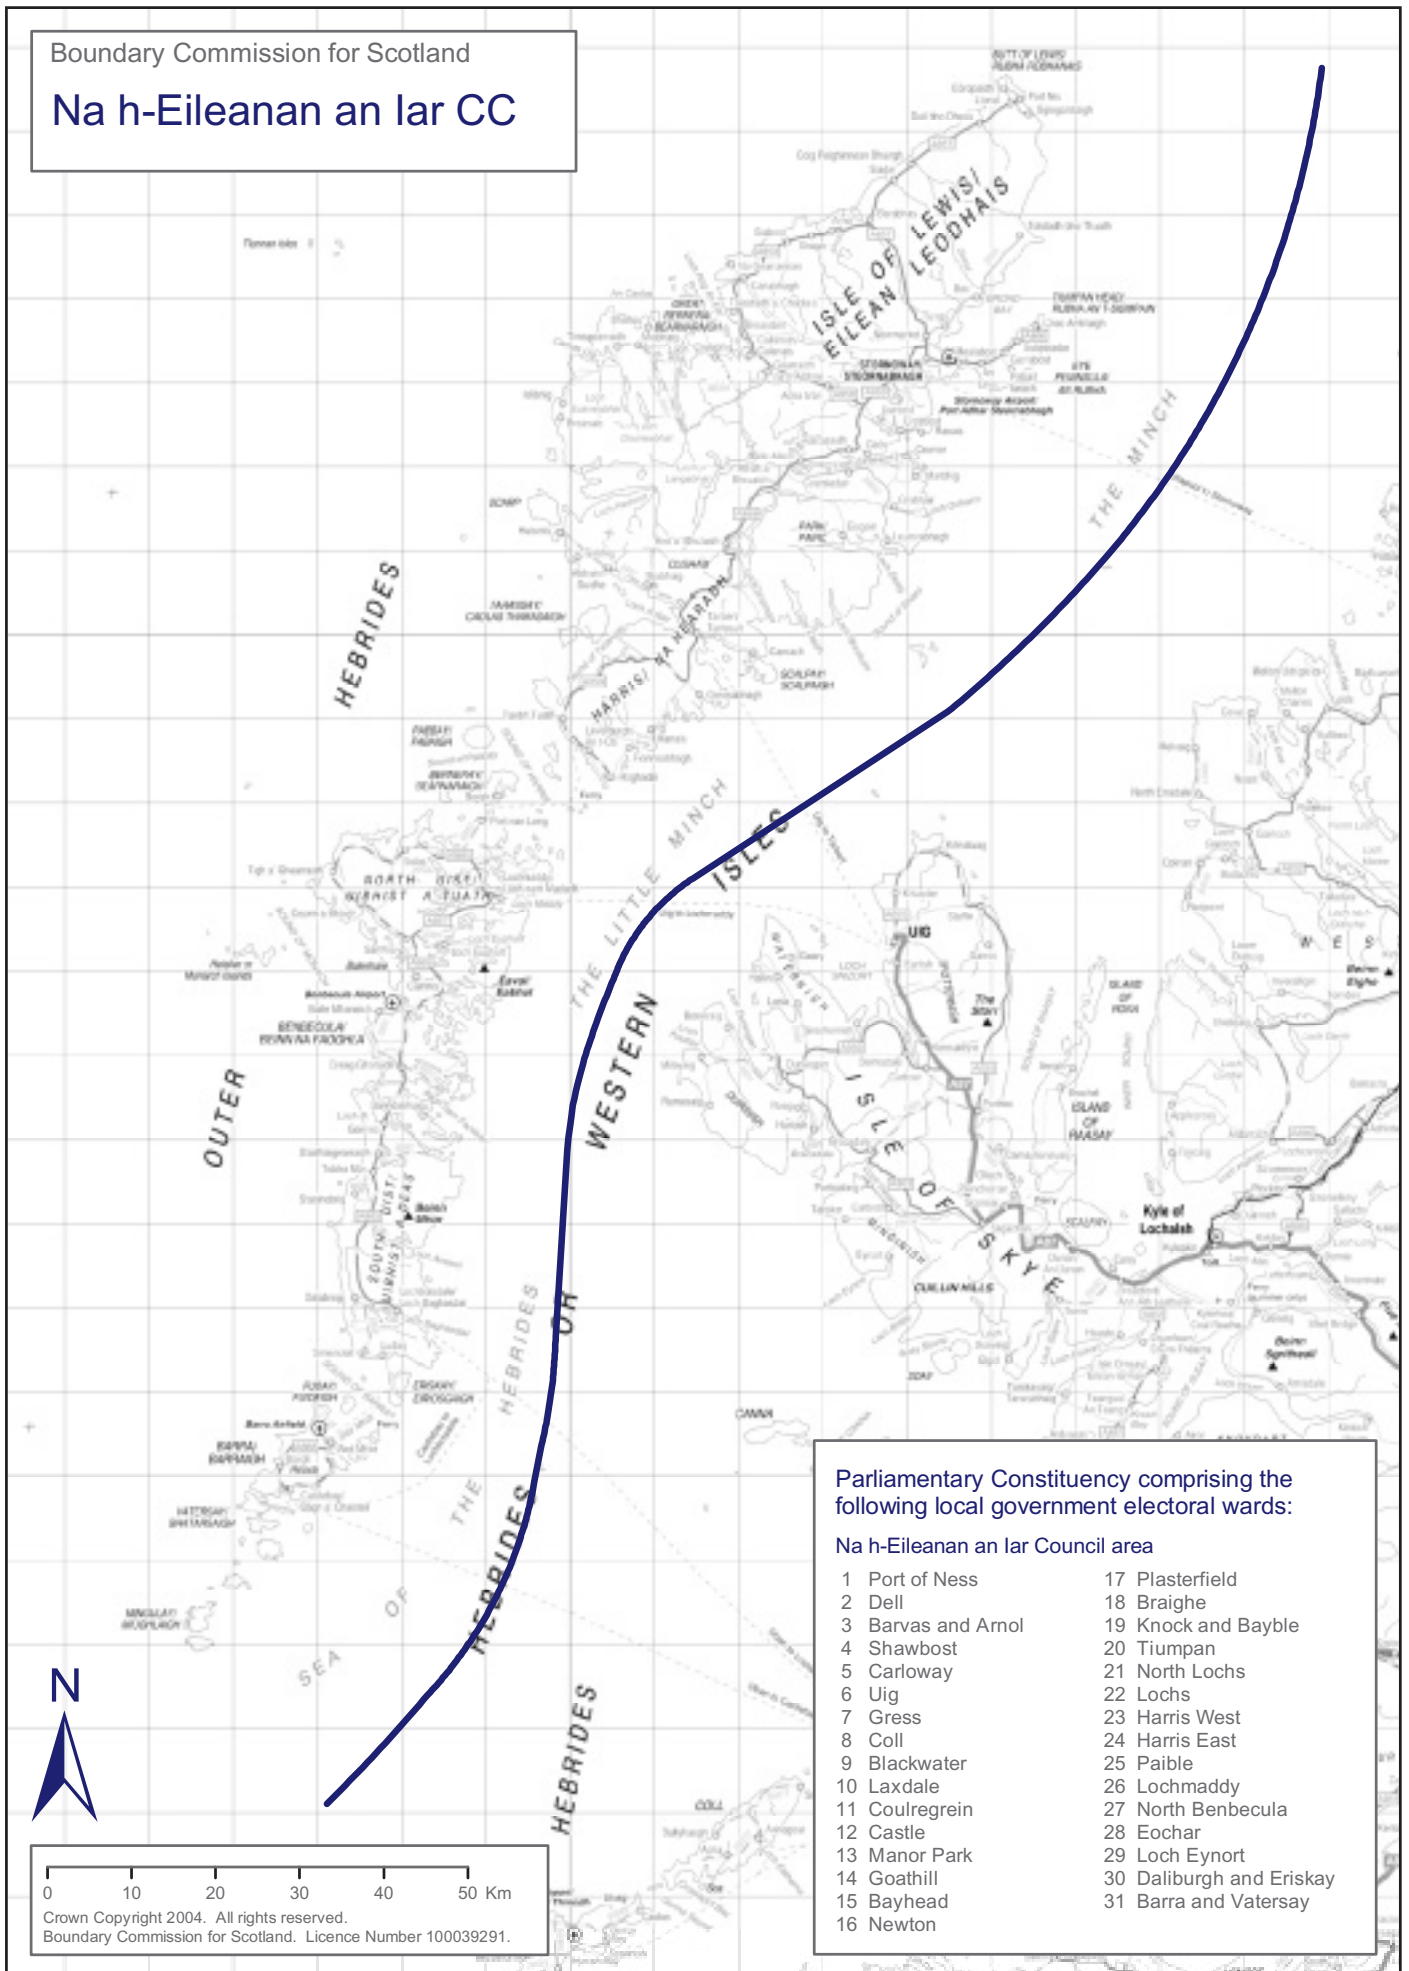

Boundary Commission for Scotland
Na h-Eileanan an Iar CC

- Parliamentary Constituency comprising the following local government electoral wards:
- Na h-Eileanan an Iar Council area**
- | | |
|-------------------|--------------------------|
| 1 Port of Ness | 17 Plasterfield |
| 2 Dell | 18 Braighe |
| 3 Barvas and Amol | 19 Knock and Bayble |
| 4 Shawbost | 20 Tiumpan |
| 5 Carloway | 21 North Lochs |
| 6 Uig | 22 Lochs |
| 7 Gress | 23 Harris West |
| 8 Coll | 24 Harris East |
| 9 Blackwater | 25 Paible |
| 10 Laxdale | 26 Lochmaddy |
| 11 Coulregrein | 27 North Benbecula |
| 12 Castle | 28 Eochar |
| 13 Manor Park | 29 Loch Eynort |
| 14 Goathill | 30 Daliburgh and Eriskay |
| 15 Bayhead | 31 Barra and Vatersay |
| 16 Newton | |

Crown Copyright 2004. All rights reserved.
 Boundary Commission for Scotland. Licence Number 100039291.